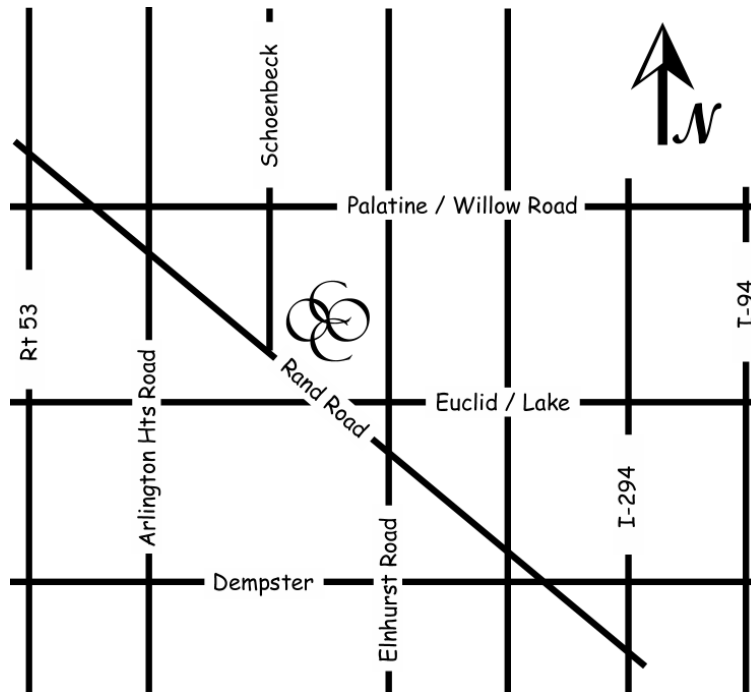

---

  
OLD ORCHARD COUNTRY CLUB  
MIDORI RESTAURANT • BANQUET SERVICE

**FROM THE LOOP (via Edens)**

Edens Expressway North to Lake Street West (Lake becomes Euclid Avenue). Continue West on Euclid to Rand Road (Route 12). Right to Schoenbeck, (just past Euclid). Right to entrance.

**FROM THE LOOP (via NW Tollway)**

I-90 West to I-294 North. Exit Dempster Street West to Rand Road (Route 12). Right to Schoenbeck, (just past Euclid). Right to entrance.

**FROM THE NORTH**

I-294 South. Exit Palatine Road (Willow Road). West to Schoenbeck. Left on Schoenbeck to club entrance.

**FROM THE WEST**

I-90 East to Route 53 North. Exit Euclid Avenue. East to Rand Road (Route 12). Left on Rand Road to Schoenbeck. Right to club entrance.

**FROM THE FAR WEST**

Route 355 North, continue to Route 53 North and follow directions above.

**FROM THE SOUTH**

I-294 North, exit Dempster Street West to Rand Road. Right to Schoenbeck, (just past Euclid). Right to club entrance.

---